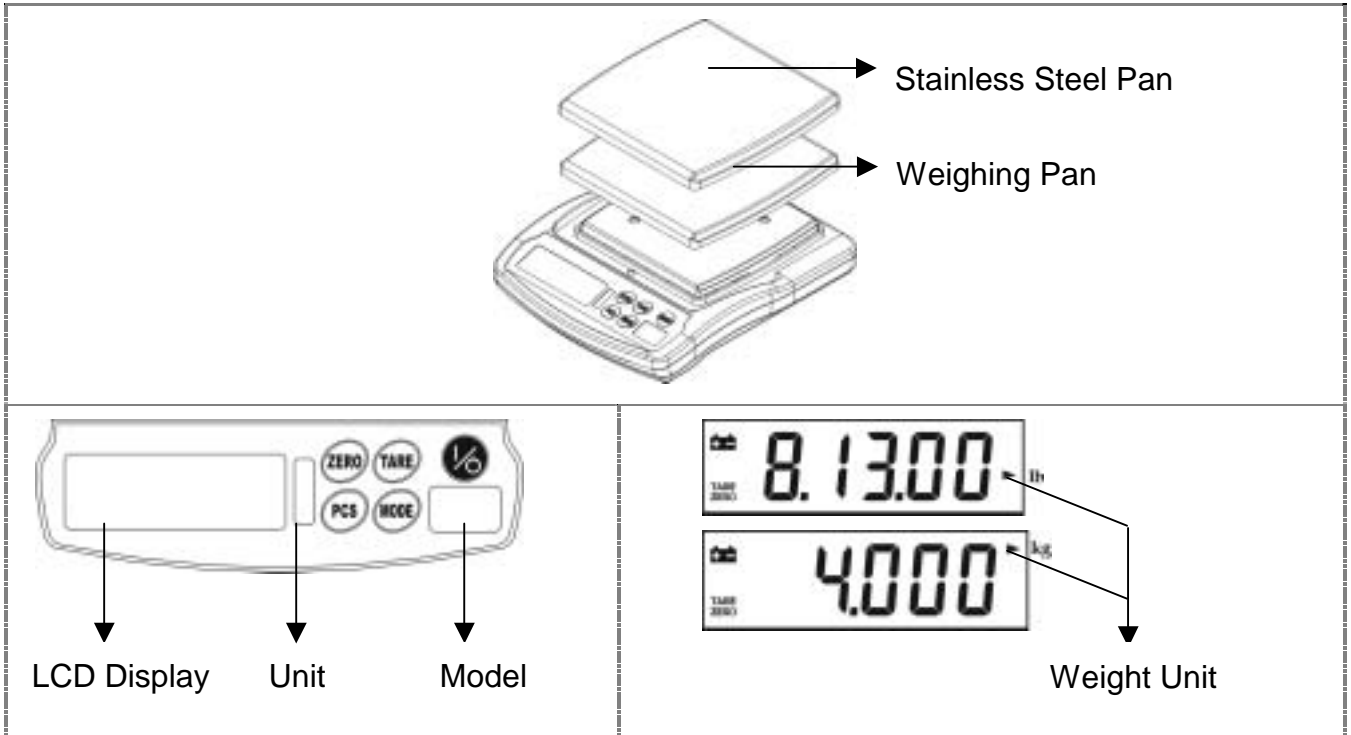

### ■ Bottom View

1. Before using the scale, switch the Transportation Protection Switch to ON”
2. If the scale is not on used for a very long time, you may switch the Transportation Protection Switch to “OFF” for protection of load cell and energy saving.